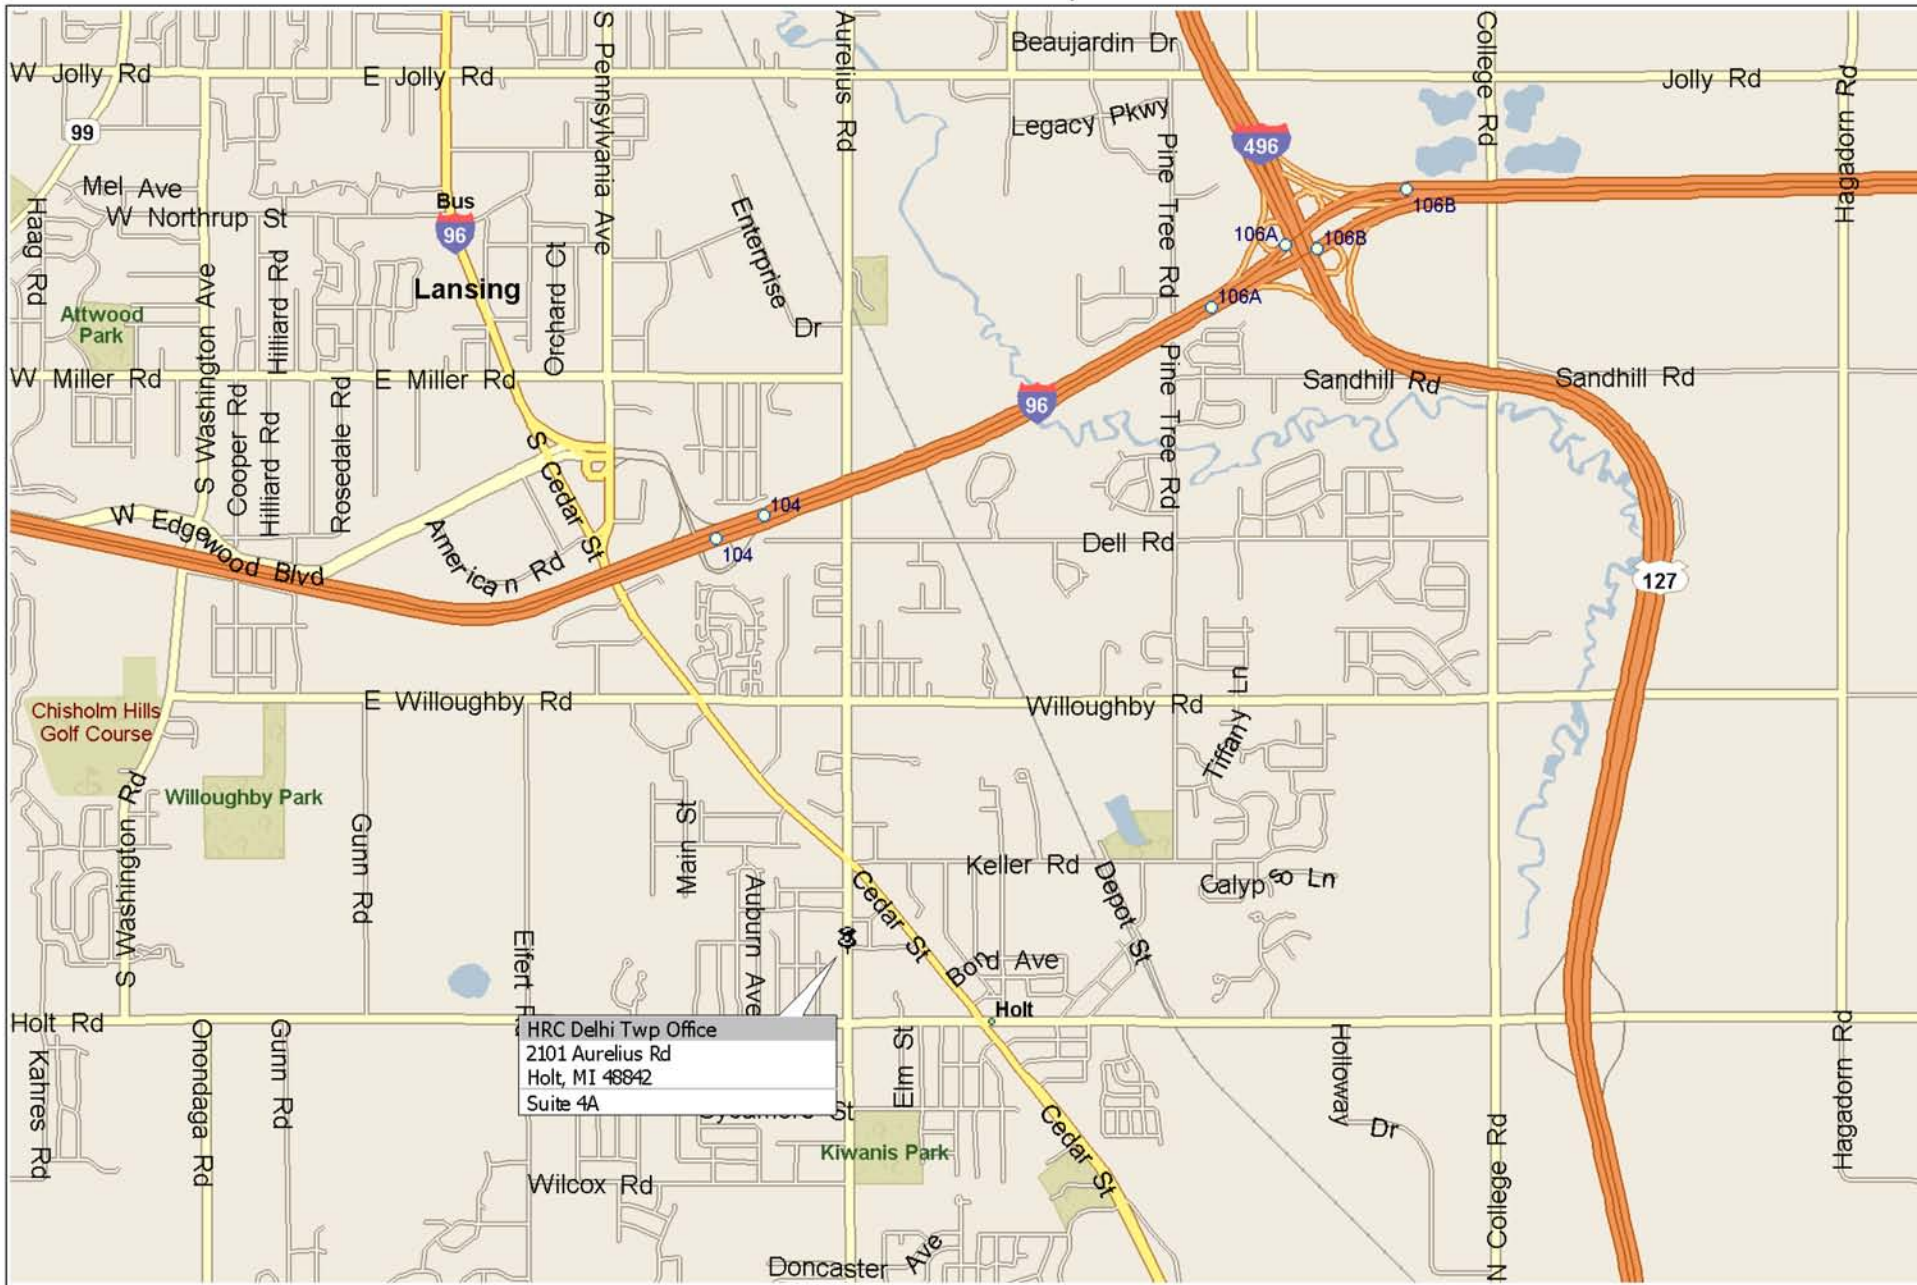

HRC - Delhi Township Office

Copyright © and (P) 1988-2006 Microsoft Corporation and/or its suppliers. All rights reserved. <http://www.microsoft.com/mappoint/>
Portions © 1990-2005 InstallShield Software Corporation. All rights reserved. Certain mapping and direction data © 2005 NAVTEQ. All rights reserved. The Data for areas of Canada includes information taken with permission from Canadian authorities, including: © Her Majesty the Queen in Right of Canada, © Queen's Printer for Ontario. NAVTEQ and NAVTEQ ON BOARD are trademarks of NAVTEQ. © 2005 Tele Atlas North America, Inc. All rights reserved. Tele Atlas and Tele Atlas North America are trademarks of Tele Atlas, Inc.