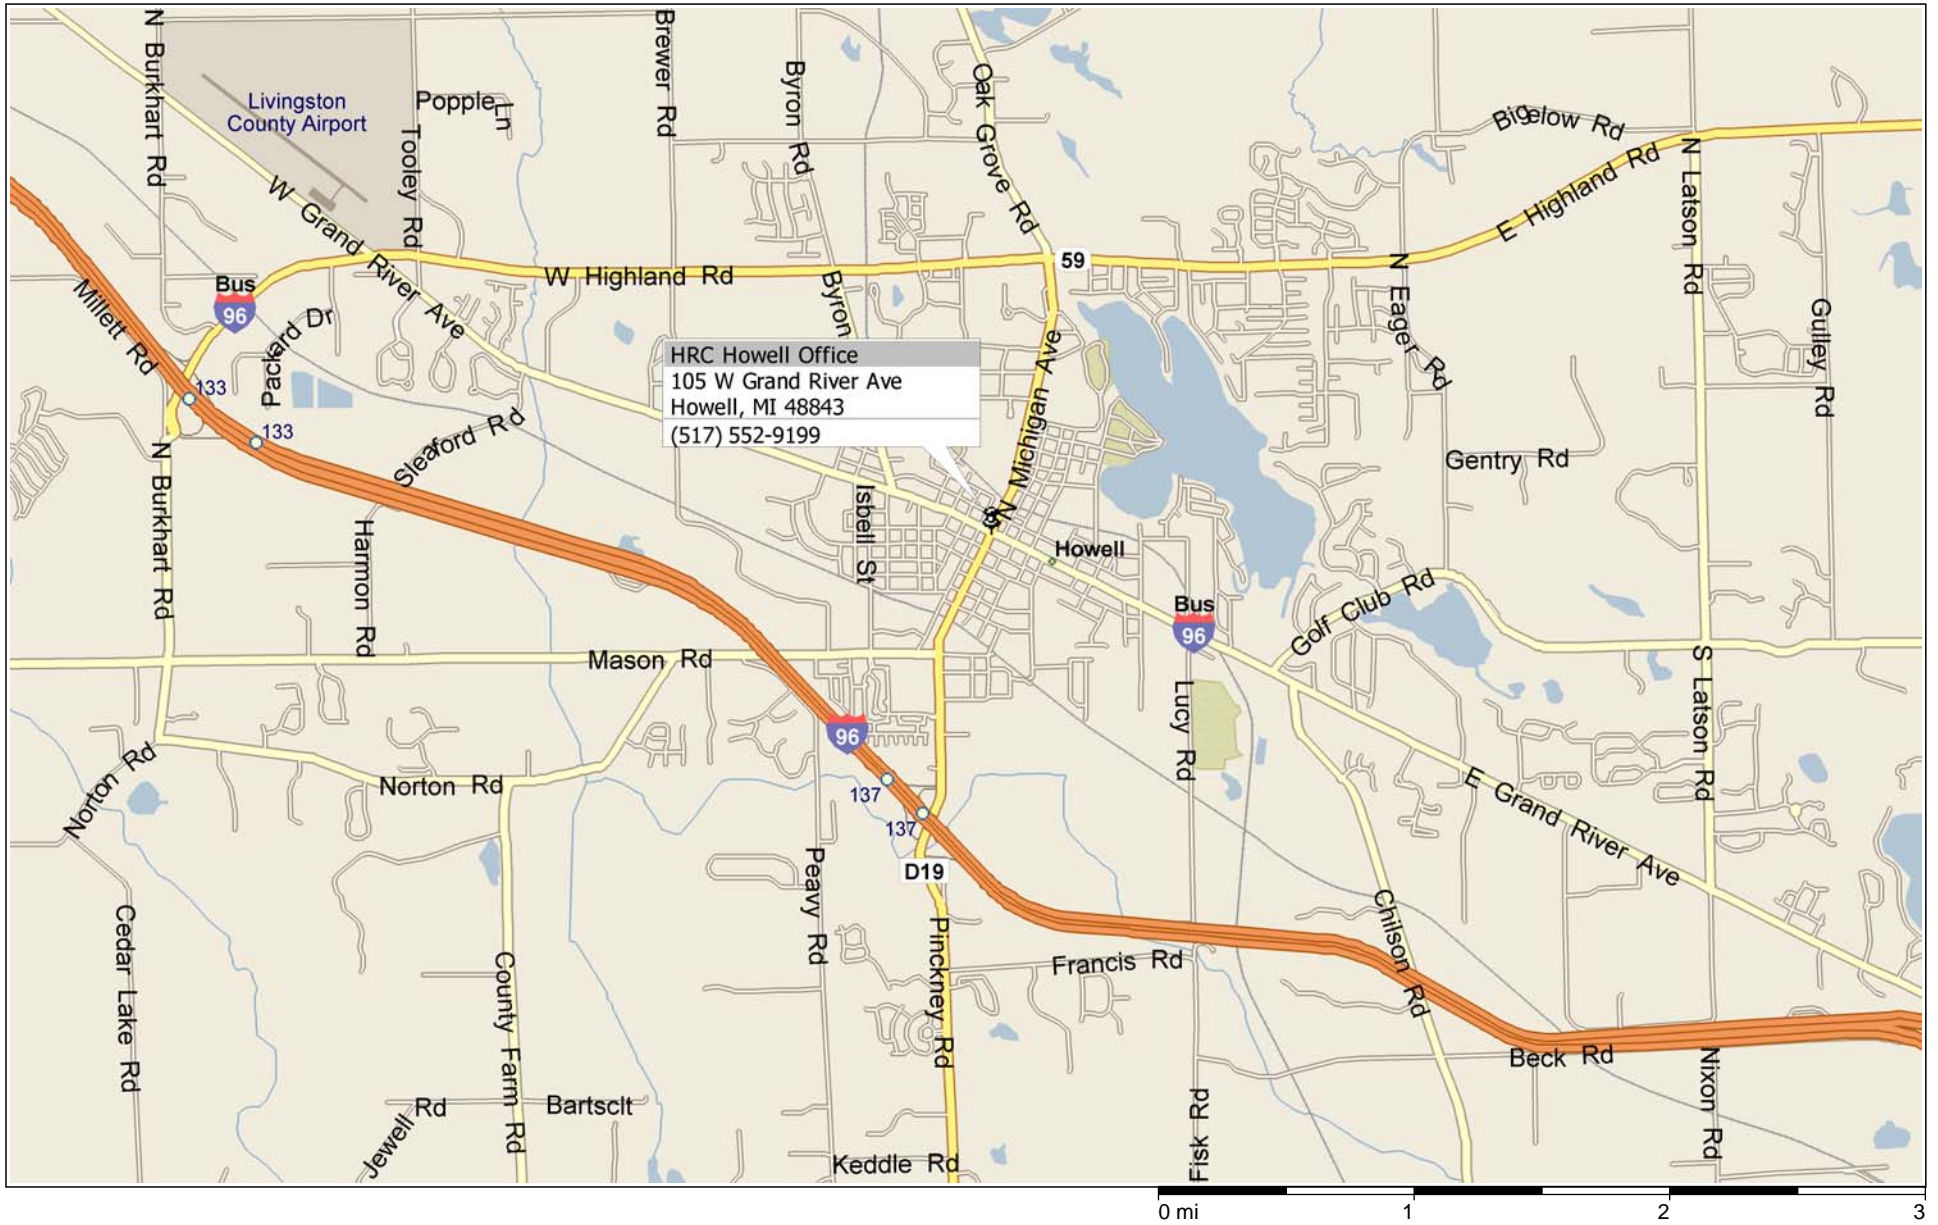

# HRC Office -- Howell, Michigan

Copyright © and (P) 1988–2006 Microsoft Corporation and/or its suppliers. All rights reserved. <http://www.microsoft.com/mappoint/>  
Portions © 1990–2005 InstallShield Software Corporation. All rights reserved. Certain mapping and direction data © 2005 NAVTEQ. All rights reserved. The Data for areas of Canada includes information taken with permission from Canadian authorities, including: © Her Majesty the Queen in Right of Canada, © Queen's Printer for Ontario. NAVTEQ and NAVTEQ ON BOARD are trademarks of NAVTEQ. © 2005 Tele Atlas North America, Inc. All rights reserved. Tele Atlas and Tele Atlas North America are trademarks of Tele Atlas, Inc.